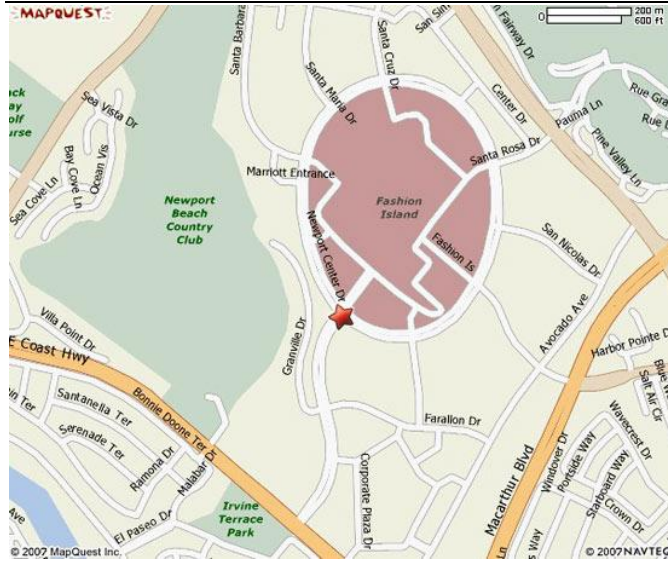

Directions ~ Newport Sports Museum

RYAN LEMMON FOUNDATION – PRESENTS

Baseball Beyond High School - College Recruiting Seminar

Wednesday, June 10th, 2009 ~ 7:00PM - 8:30PM

MAPQUEST.

The Museum is located at 100 Newport Center Drive, Suite 100, Newport Beach, CA 92660. It is on the corner of Newport Center Drive and Newport Center Drive East. From the 405 Fwy (South) & the 55 Fwy (South take the 73 Fwy (South) and exit MacArthur (head South). Turn Right on Pacific Coast Highway. Turn Right onto Newport Center Drive / veer to the right onto Newport Center Drive. Turn Right into the first driveway and park on the right.

Directions ~ Ryan Lemmon Stadium / RLF 2009 Showcase Event!

Friday, June 12th (Game I-4:30p.m. & II-7:30p.m.) ♀

Saturday, June 13th (Game III-10:00a.m.)

Windrow Community Park

285 E. Yale Loop • (949) 724-6828

5 Fwy Exit South on Jeffrey
to Barranca (R), E. Yale (L)

405 Fwy Exit North on Jeffrey
Barranca (L), E. Yale Loop (L)

Main Parking Entrance
Off of E. Yale Loop
Before bridge!